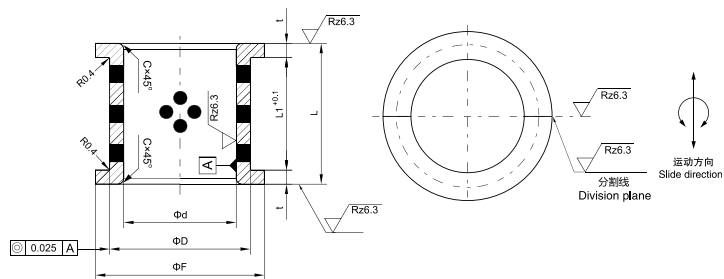

JNA 自润导向套 JNA Oilless Guide Bushes

www.st-bearing.com

材质	高力黄铜 + 石墨
Material	CuZn25Al5Mn3Fe3 + Graphite

型号规格 Standard No.	D1	H6	D2	g6	D3	D4	L1	L2	L3	R1
JNA 32 × 50	32	+0.016 0	40	-0.009	50	40	50	40	4	3
JNA 40 × 63	40		50	-0.025	63	50	63	50	5	3
JNA 50 × 71	50		63	-0.010	71	63	71	56	6	5
JNA 63 × 80	63	+0.019 0	80	-0.029	90	80	80	63	8	6
JNA 80 × 100	80		100	-0.012 -0.034	112	100	100	80	10	8
JNA 100 × 125	100	+0.022 0	125	-0.014	140	125	125	106	12	10
JNA 115 × 140	115		140	-0.039	155	140	140	120	12	10

How to order: Part No. D1 L1
订单方式: JNA 32 50

JFFB 自润滑轴瓦 Half-Bearing

产品代号 Part No.	I.D. ϕd 内径 H7	O.D. ϕD 外径	ϕF d11	L h12	L1 +0.1 0	t	C
JFFB-030	30	38	s6	48	22	6	1
JFFB-035	35	45	"	55	32	6.5	"
JFFB-040	40	50	"	60	35	7.5	"
JFFB-045	45	55	"	65	40	7.5	"
JFFB-050	50	60	"	70	45	7.5	"
JFFB-060	60	70	"	80	50	10	2
JFFB-070	70	85	"	95	60	10	"
JFFB-080	80	95	"	110	70	12.5	"
JFFB-090	90	105	"	120	80	12.5	"
JFFB-100	100	115	"	130	90	12.5	"
JFFB-110	110	125	r6	140	100	12.5	"
JFFB-120	120	135	"	150	110	15	"
JFFB-140	140	160	"	175	120	20	"
JFFB-160	160	180	"	200	140	20	"