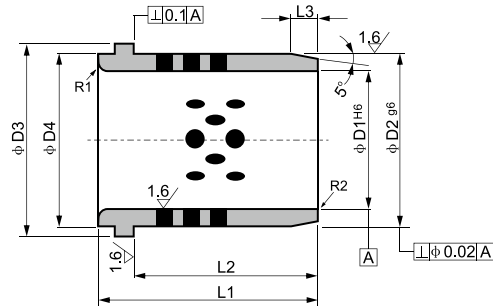

JNA 自润导向套 JNA Oilless Guide Bushes

www.st-bearing.com

材质	高力黄铜 + 石墨
Material	CuZn25Al5Mn3Fe3 + Graphite

型号规格 Standard No.	D1	H6	D2	g6	D3	D4	L1	L2	L3	R1
JNA 32 × 50	32	+0.016 0	40	-0.009	50	40	50	40	4	3
JNA 40 × 63	40		50	-0.025	63	50	63	50	5	3
JNA 50 × 71	50		63	-0.010	71	63	71	56	6	5
JNA 63 × 80	63	+0.019 0	80	-0.029	90	80	80	63	8	6
JNA 80 × 100	80		100	-0.012 -0.034	112	100	100	80	10	8
JNA 100 × 125	100	+0.022 0	125	-0.014	140	125	125	106	12	10
JNA 115 × 140	115		140	-0.039	155	140	140	120	12	10

How to order: Part No. D1 L1
订单方式: JNA 32 50

JFFB 自润滑轴瓦 Half-Bearing

产品代号 Part No.	I.D. ϕd 内径 H7	O.D. ϕD 外径	ϕF d11	L h12	L1 +0.1 0	t	C
JFFB-030	30	38	s6	48	22	6	1
JFFB-035	35	45	"	55	32	6.5	"
JFFB-040	40	50	"	60	35	7.5	"
JFFB-045	45	55	"	65	40	7.5	"
JFFB-050	50	60	"	70	45	7.5	"
JFFB-060	60	70	"	80	50	10	2
JFFB-070	70	85	"	95	60	10	"
JFFB-080	80	95	"	110	70	12.5	"
JFFB-090	90	105	"	120	80	12.5	"
JFFB-100	100	115	"	130	90	12.5	"
JFFB-110	110	125	r6	140	100	12.5	"
JFFB-120	120	135	"	150	110	15	"
JFFB-140	140	160	"	175	120	20	"
JFFB-160	160	180	"	200	140	20	"

How to order: Part No. d D L
订单方式: JFFB 30 38 34