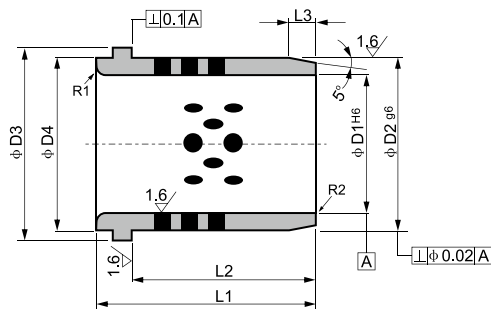

JNA 自润导向套 JNA Oilless Guide Bushes

www.st-bearing.com

材质	高力黄铜 + 石墨
Material	CuZn25Al5Mn3Fe3 + Graphite

型号规格 Standard No.	D1	H6	D2	g6	D3	D4	L1	L2	L3	R1
JNA 32 × 50	32	+0.016 0	40	-0.009	50	40	50	40	4	3
JNA 40 × 63	40		50	-0.025	63	50	63	50	5	3
JNA 50 × 71	50		63	-0.010	71	63	71	56	6	5
JNA 63 × 80	63	+0.019 0	80	-0.029	90	80	80	63	8	6
JNA 80 × 100	80		100	-0.012 -0.034	112	100	100	80	10	8
JNA 100 × 125	100	+0.022 0	125	-0.014	140	125	125	106	12	10
JNA 115 × 140	115		140	-0.039	155	140	140	120	12	10

How to order: Part No. D1 L1
 订单方式: JNA 32 50

JFFB 自润滑轴瓦 Half-Bearing

产品代号 Part No.	I.D. ϕd 内径 H7	O.D. ϕD 外径	ϕF d11	L h12	L1 +0.1 0	t	C
JFFB-030	30	38	s6	48	22	6	1
JFFB-035	35	45	"	55	32	6.5	"
JFFB-040	40	50	"	60	35	7.5	"
JFFB-045	45	55	"	65	40	7.5	"
JFFB-050	50	60	"	70	45	7.5	"
JFFB-060	60	70	"	80	50	10	2
JFFB-070	70	85	"	95	60	10	"
JFFB-080	80	95	"	110	70	12.5	"
JFFB-090	90	105	"	120	80	12.5	"
JFFB-100	100	115	"	130	90	12.5	"
JFFB-110	110	125	r6	140	100	12.5	"
JFFB-120	120	135	"	150	110	15	"
JFFB-140	140	160	"	175	120	20	"
JFFB-160	160	180	"	200	140	20	"

How to order: Part No. d D L
 订单方式: JFFB 30 38 34