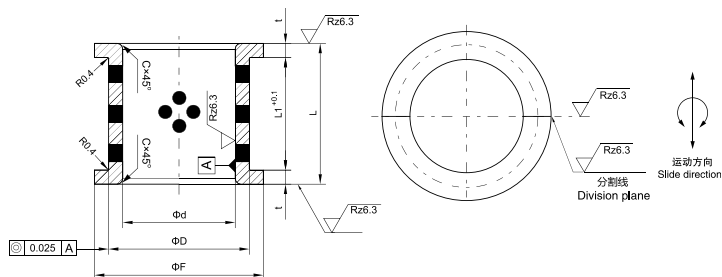

JNA 自润导向套 JNA Oilless Guide Bushes

www.st-bearing.com

材质	高力黄铜 + 石墨
Material	CuZn25Al5Mn3Fe3 + Graphite

型号规格 Standard No.	D1	H6	D2	g6	D3	D4	L1	L2	L3	R1
JNA 32 × 50	32	+0.016 0	40	-0.009	50	40	50	40	4	3
JNA 40 × 63	40		50	-0.025	63	50	63	50	5	3
JNA 50 × 71	50		63	-0.010	71	63	71	56	6	5
JNA 63 × 80	63	+0.019 0	80	-0.029	90	80	80	63	8	6
JNA 80 × 100	80		100	-0.012 -0.034	112	100	100	80	10	8
JNA 100 × 125	100	+0.022 0	125	-0.014	140	125	125	106	12	10
JNA 115 × 140	115		140	-0.039	155	140	140	120	12	10

How to order: Part No. D1 L1
 订单方式: JNA 32 50

JFFB 自润滑轴瓦 Half-Bearing

产品代号 Part No.	I.D. ϕd 内径 H7	O.D. ϕD 外径	ϕF d11	L h12	L1 +0.1 0	t	C
JFFB-030	30	38	s6	48	22	6	1
JFFB-035	35	45	"	55	32	6.5	"
JFFB-040	40	50	"	60	35	7.5	"
JFFB-045	45	55	"	65	40	7.5	"
JFFB-050	50	60	"	70	45	7.5	"
JFFB-060	60	70	"	80	50	10	2
JFFB-070	70	85	"	95	60	10	"
JFFB-080	80	95	"	110	70	12.5	"
JFFB-090	90	105	"	120	80	12.5	"
JFFB-100	100	115	"	130	90	12.5	"
JFFB-110	110	125	r6	140	100	12.5	"
JFFB-120	120	135	"	150	110	15	"
JFFB-140	140	160	"	175	120	20	"
JFFB-160	160	180	"	200	140	20	"